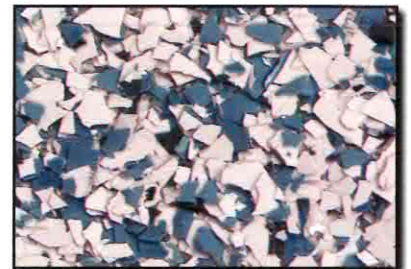

HIGH PERFORMANCE FLOORING

Desco™ Granite Series Color Chart

DESCO

GS 201

GS 202

GS 203

GS 204

GS 205

GS 214

GS 215

- The color selector guide provides a basic representation of colors. Due to the printing process, there will be differences in color, texture and sheen with actual material.
- Color flake chips available in a variety of colors. Flake chip color chart available upon request. Color flake chips are 1" (additional sizes available upon request). There will be slight variation in flake chip average size and shape due to the manufacturing process.