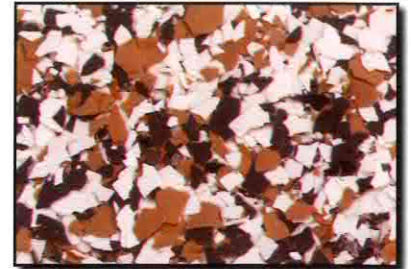

HIGH PERFORMANCE FLOORING

Desco™ Granite Series Color Chart

DESCO

GS 201

GS 202

GS 203

GS 204

GS 205

GS 214

GS 215

- The color selector guide provides a basic representation of colors. Due to the printing process, there will be differences in color, texture and sheen with actual material.
- Color flake chips available in a variety of colors. Flake chip color chart available upon request. Color flake chips are 1" (additional sizes available upon request). There will be slight variation in flake chip average size and shape due to the manufacturing process.