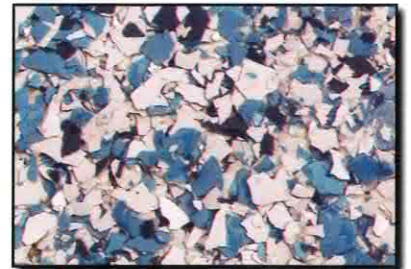

HIGH PERFORMANCE FLOORING

Desco™ Granite Series Color Chart

DESCO

GS 209

- The color selector guide provides a basic representation of colors. Due to the printing process, there will be differences in color, texture and sheen with actual material.
- Color flake chips available in a variety of colors. Flake chip color chart available upon request. Color flake chips are 1" (additional sizes available upon request). There will be slight variation in flake chip average size and shape due to the manufacturing process.