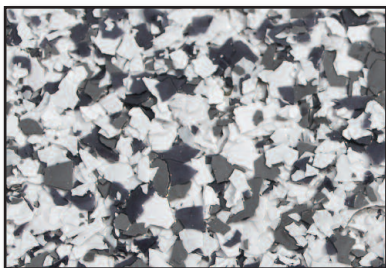

HIGH PERFORMANCE FLOORING

Desco™ Granite Series Color Chart

GS 213

- The color selector guide provides a basic representation of colors. Due to the printing process, there will be differences in color, texture and sheen with actual material.
- Color flake chips available in a variety of colors. Flake chip color chart available upon request. Color flake chips are 1" (additional sizes available upon request). There will be slight variation in flake chip average size and shape due to the manufacturing process.